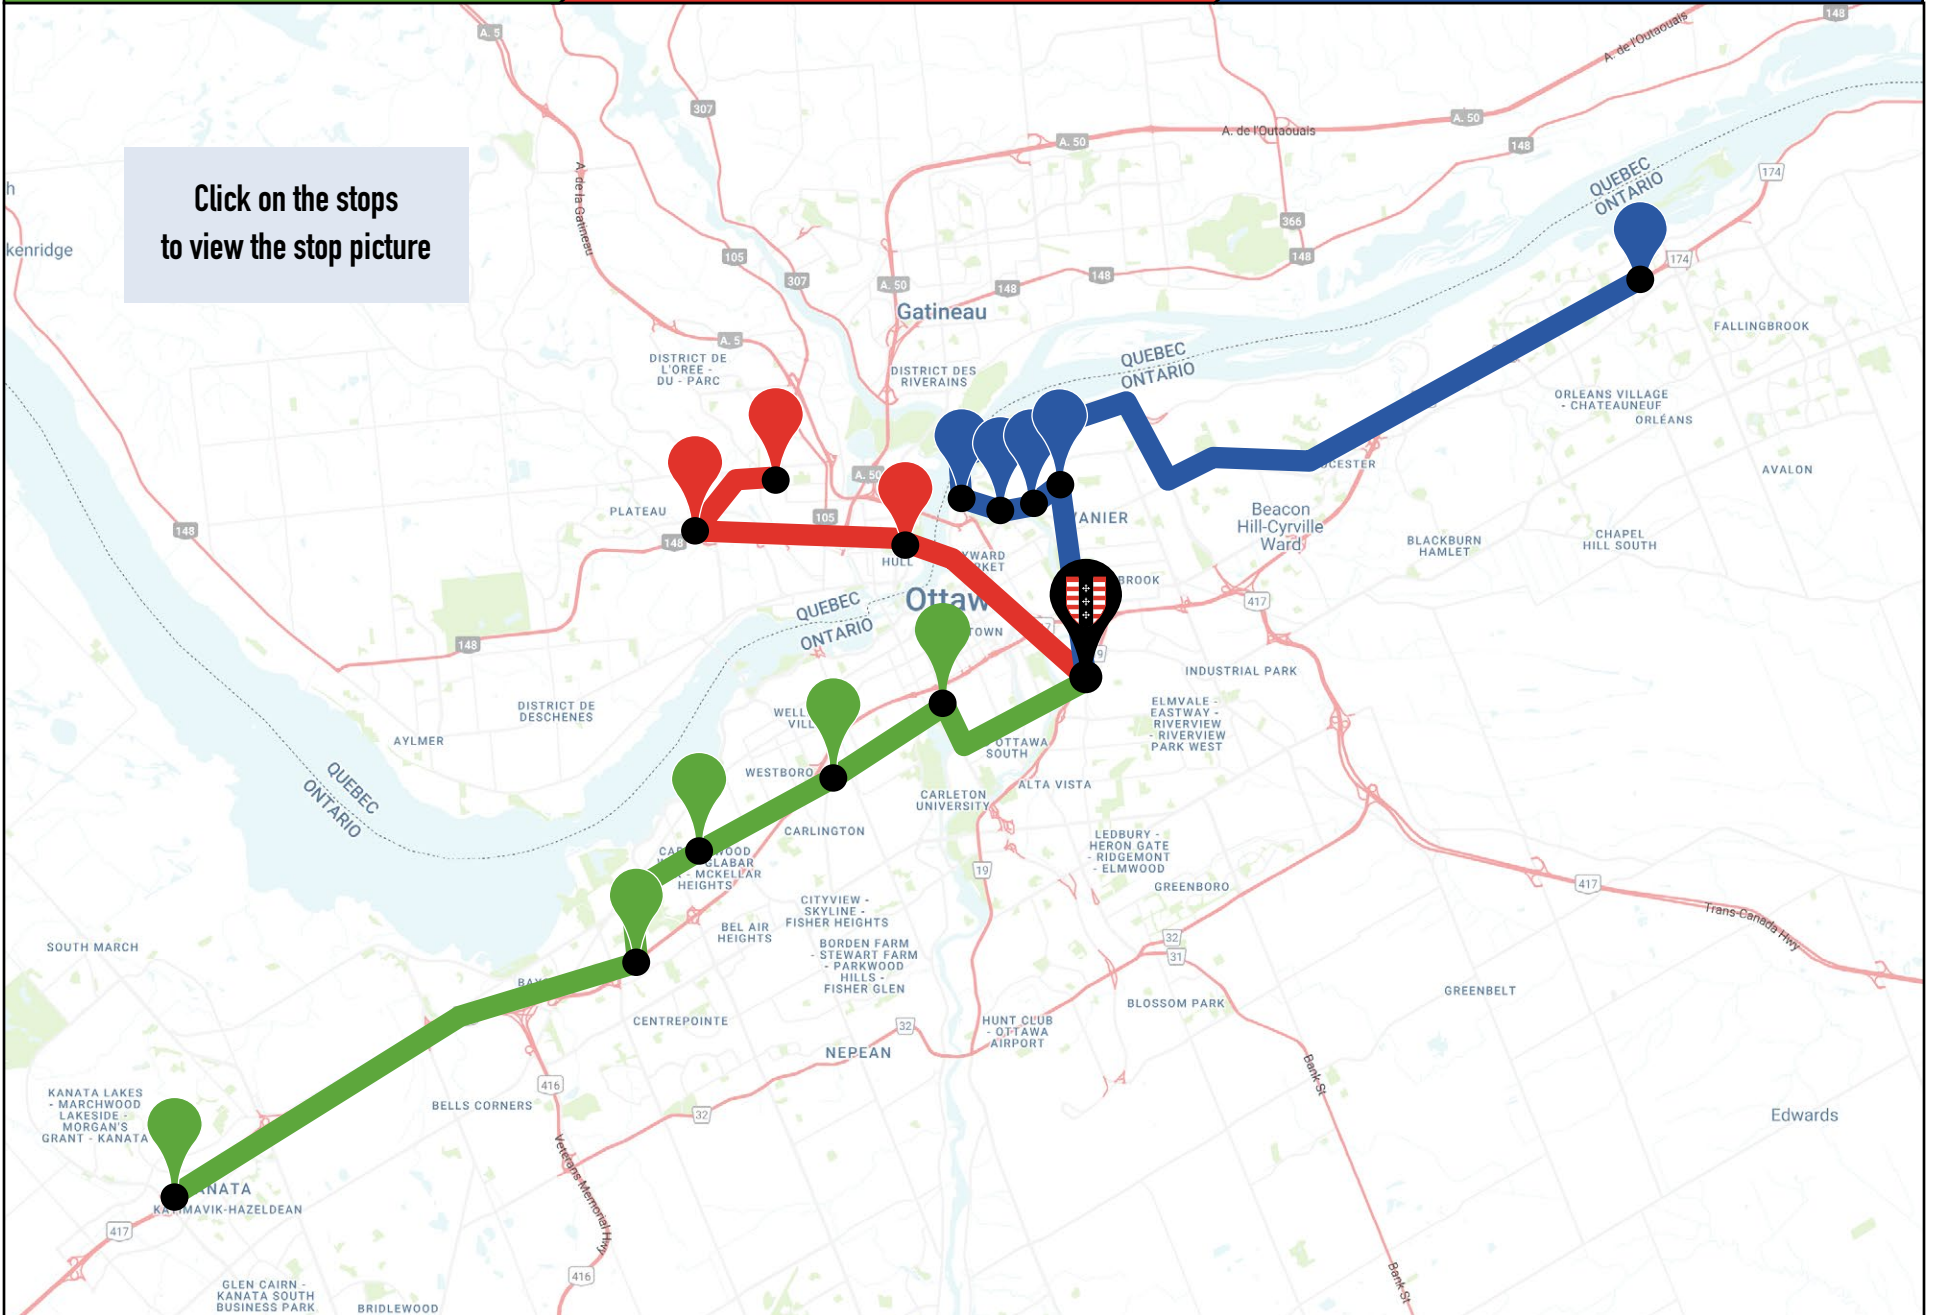

### *Important informations:*

- Bus transportation to and from school is available to students from Moyenne Section (MS) of Maternelle. Students are welcomed by staff when they arrive at school and are escorted to their buses at the end of the day.
- On certain days of the week, collège students may finish at 4:30 p.m. and will therefore not be able to use the school transport service on that day (we advise you to wait until you receive your timetable at the end of August before booking).
- It is possible to book a one-way trip.

**West line**  
(for the 2022/2023 school year)

**North Line**

**East Line**

Click on the stops  
to view the stop picture

# West line

# East Line