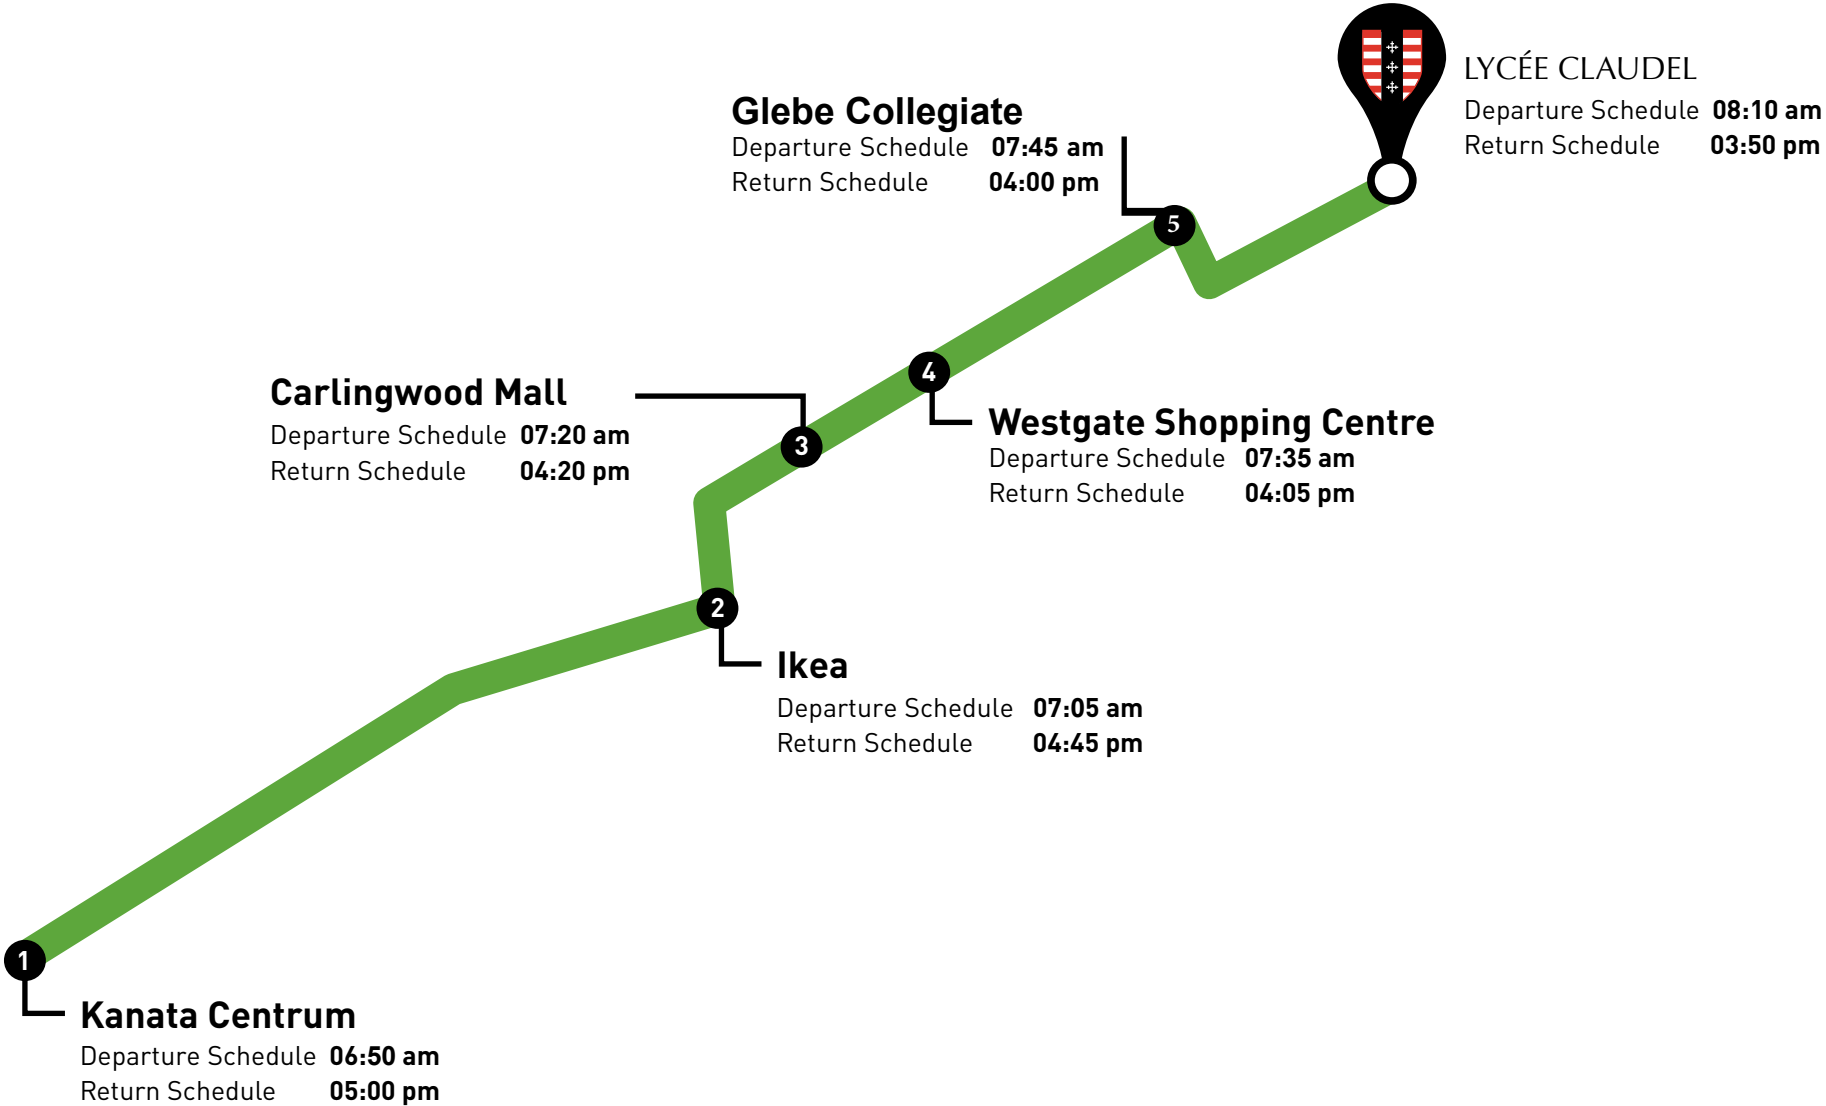

RATES 2023 – 2024

The fare is fixed according to the number of children of the same sibling registered for the service (This fare does not vary according to the frequency of use of the bus):

1st child
\$1800 / year

West line (for the 2022/2023 school year)

North Line

East Line

Click on the stops
to view the stop picture

West line

North Line

East Line