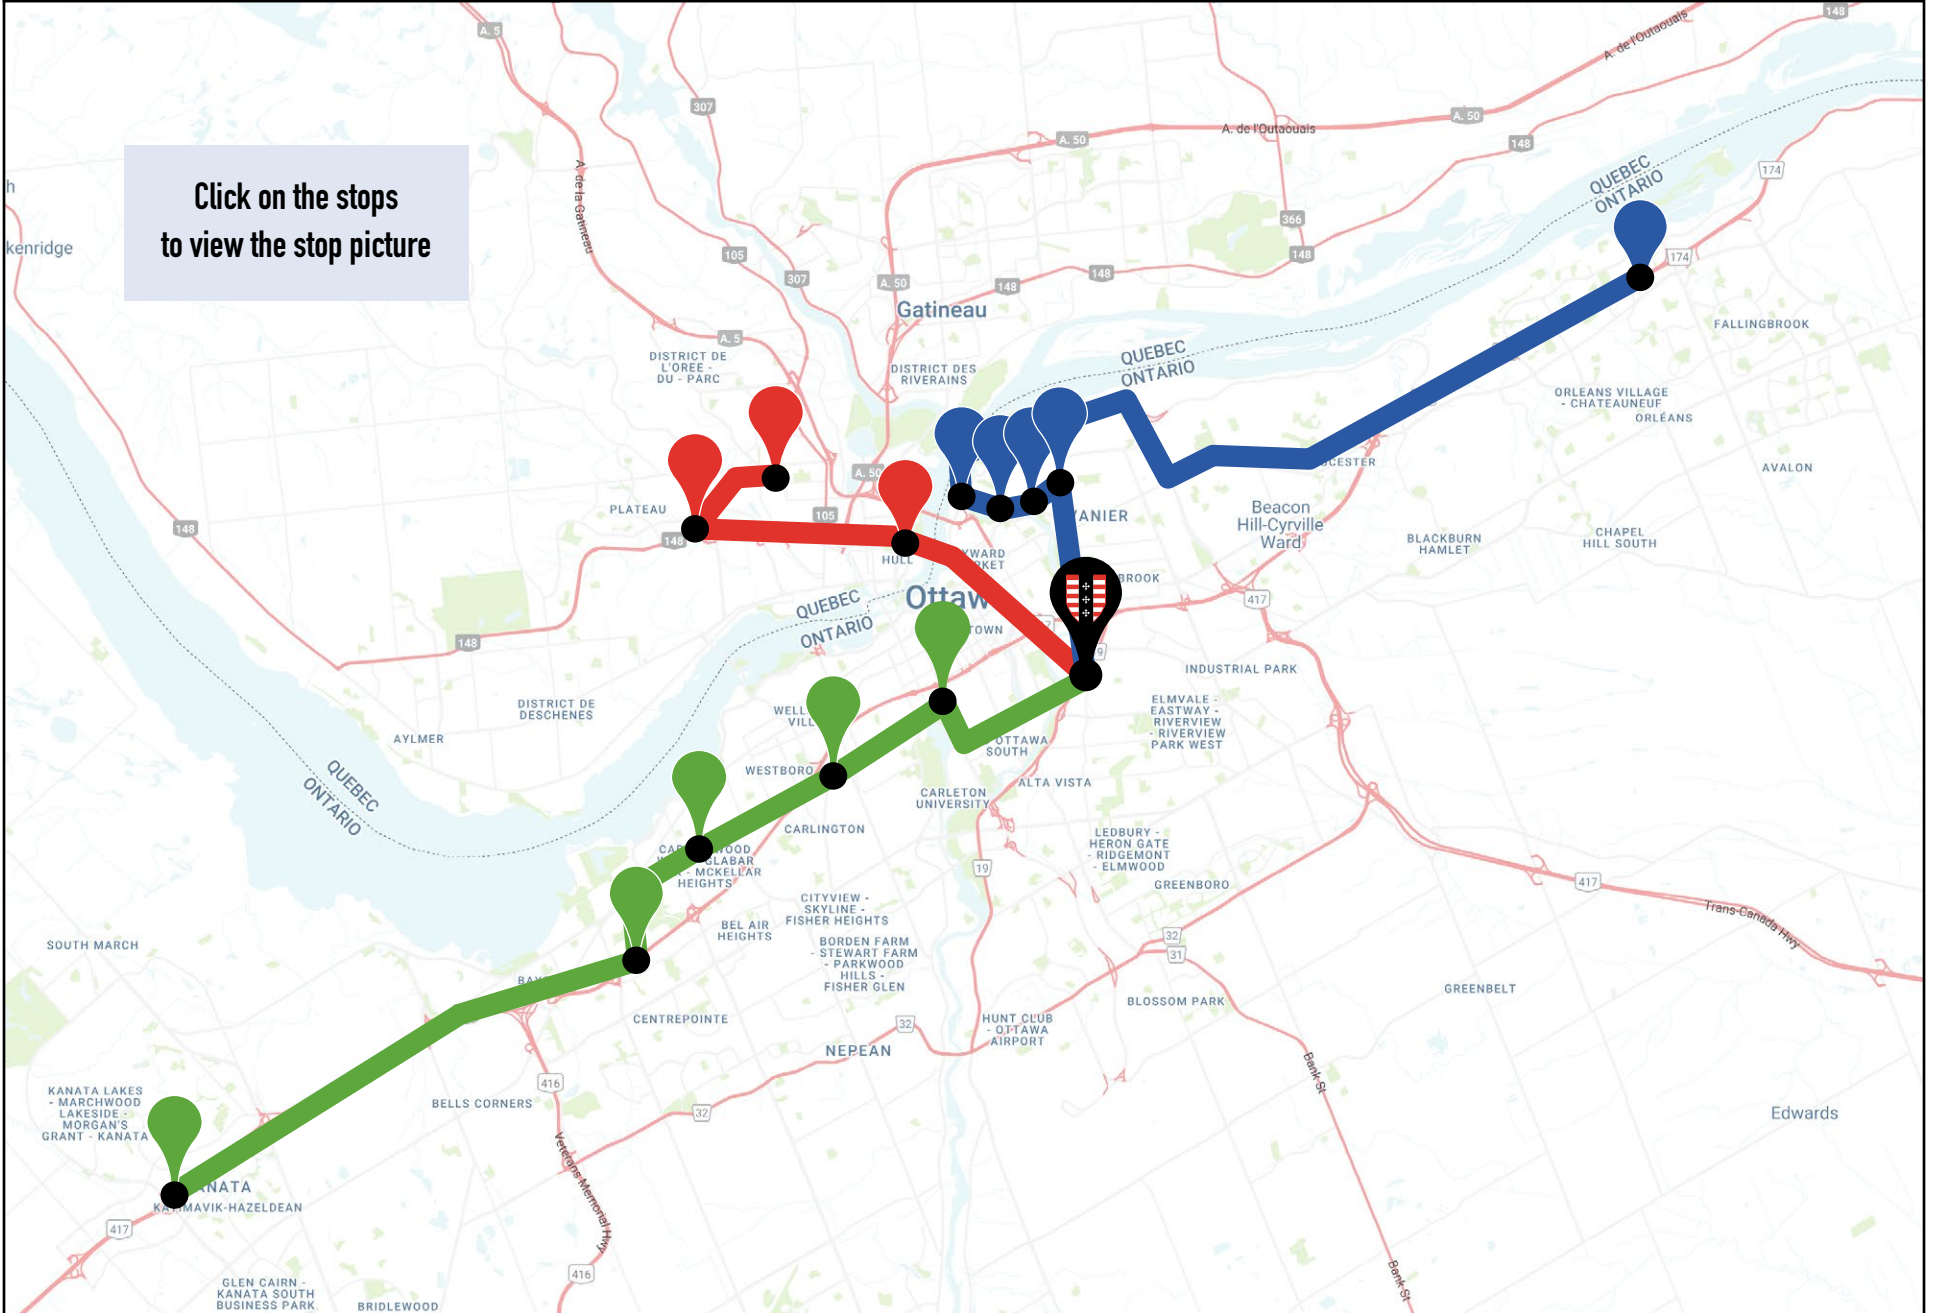

2nd child
\$1435 / year

3rd child
\$1240 / year

For a *one-way trip*, the service is offered at the single price of \$1190 / year.

The fare is available on our [website](#) and registration is done via the [Coba](#) portal.

Important informations:

- Bus transportation to and from school is available to students from Moyenne Section (MS) of Maternelle. Students are welcomed by staff when they arrive at school and are escorted to their buses at the end of the day.
- On certain days of the week, collège students may finish at 4:30 p.m. and will therefore not be able to use the school transport service on that day (we advise you to wait until you receive your timetable at the end of August before booking).
- It is possible to book a one-way trip.

West line (for the 2022/2023 school year)

North Line

East Line

Click on the stops
to view the stop picture

West line

North Line

East Line