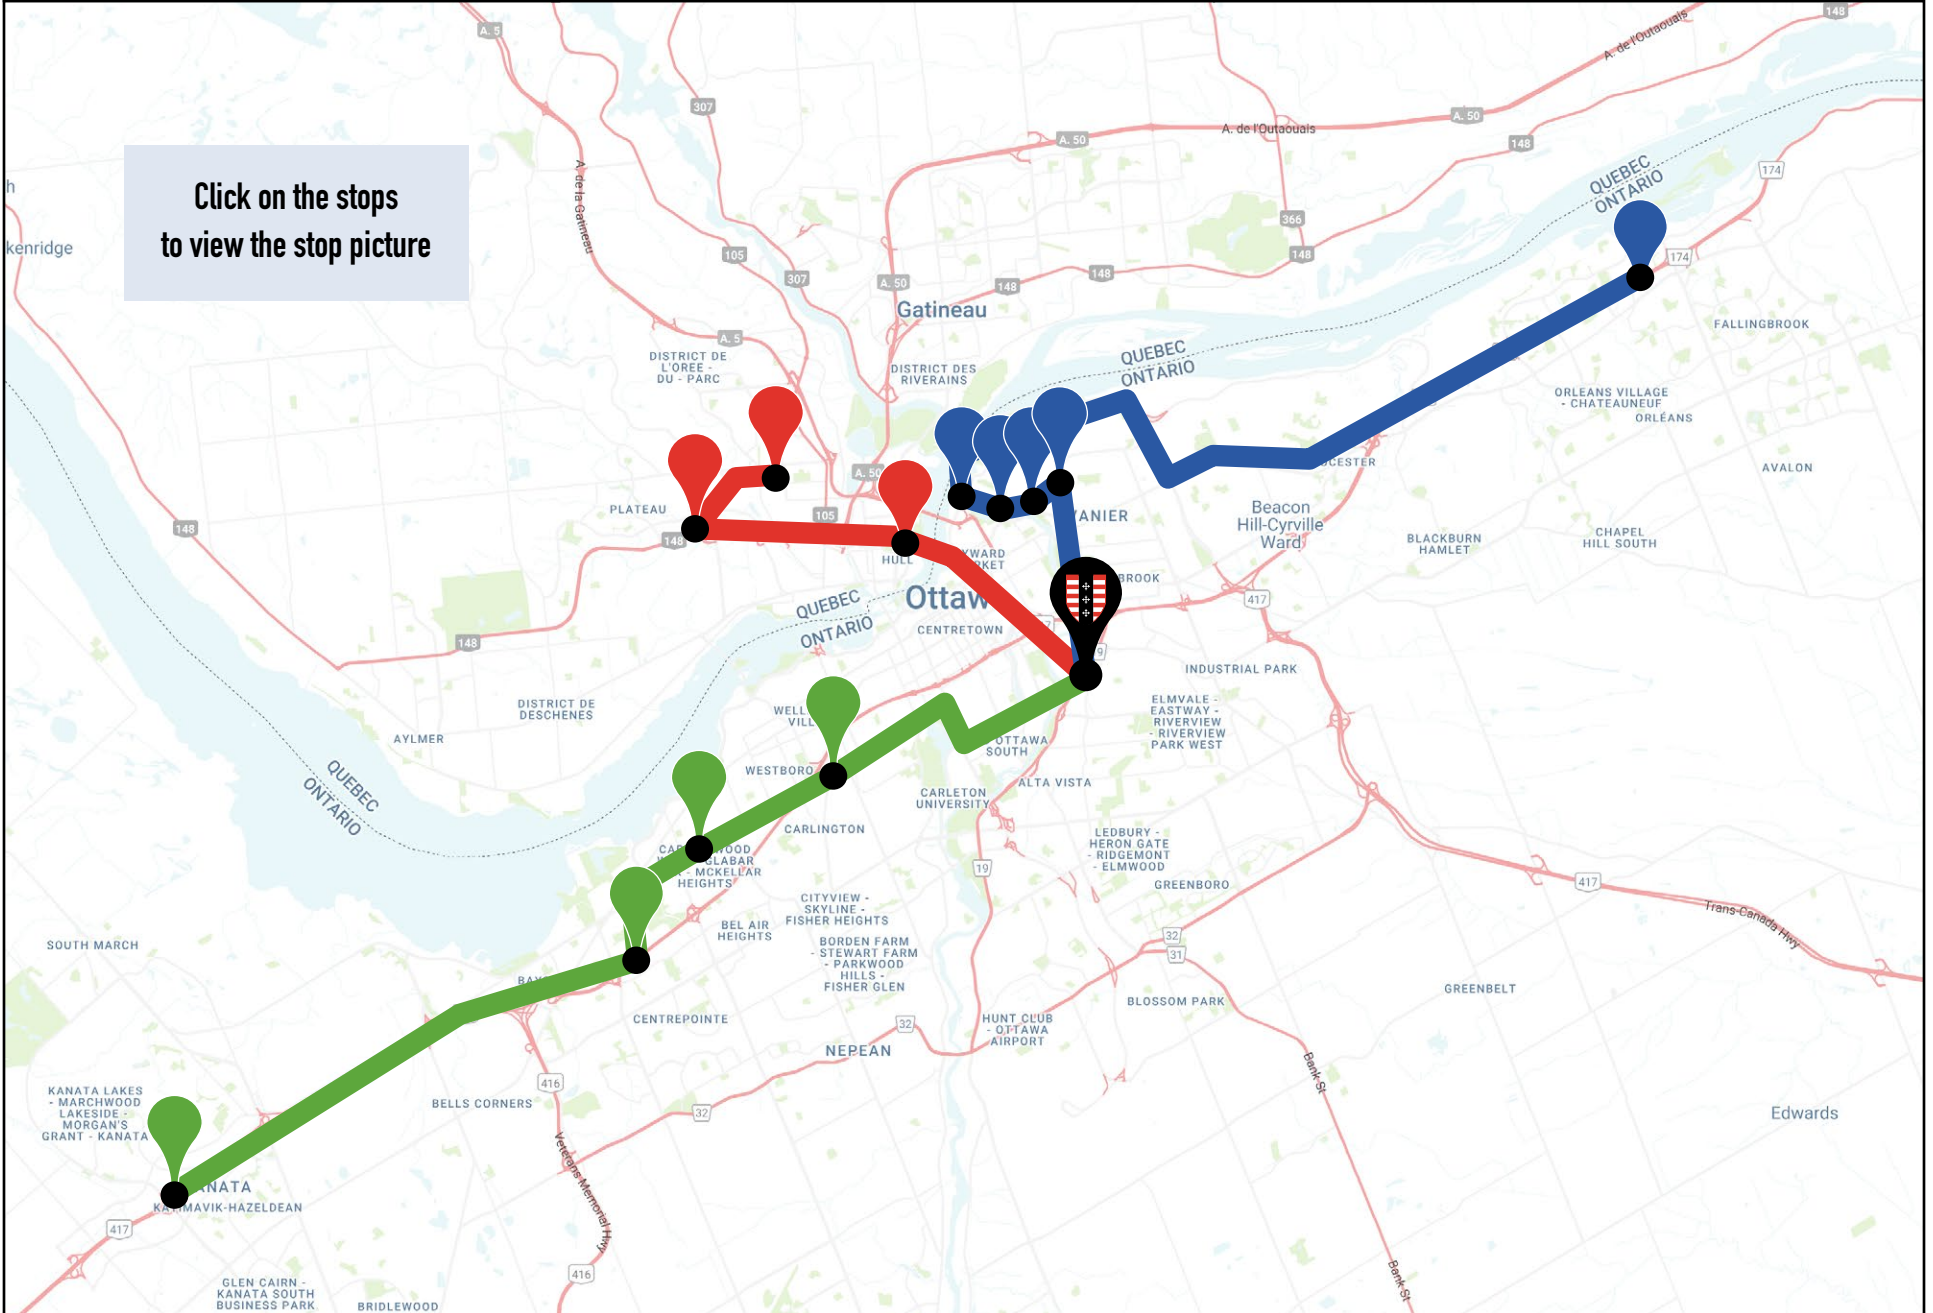

3rd child
\$1140 / year

For a **one-way trip, the service is offered at the single price of \$1090 / year.**

The fare is available on our [website](#) and registration is done via the [Coba](#) portal.

**Bus transportation to and from school is available to students from Moyenne Section (MS) of Maternelle.
Students are welcomed by staff when they arrive at school and are escorted to their buses at the end of the day.**

West line
(for the 2022/2023 school year)

North Line

East Line

Click on the stops
to view the stop picture

West line (for the 2022/2023 school year)

North Line

Parking Provigo du Plateau (Gatineau)

Departure Schedule **07:25 am**
Return Schedule **04:40 pm**

Notre Dame de l'île Papineau (Place du Portage)

Departure Schedule **07:45 am**
Return Schedule **04:20 pm**

Hôpital de Hull (Gatineau)

Departure Schedule **07:15 am**
Return Schedule **04:50 pm**

LYCÉE CLAUDEL

Departure Schedule **08:10 am**
Return Schedule **03:50 pm**

East Line