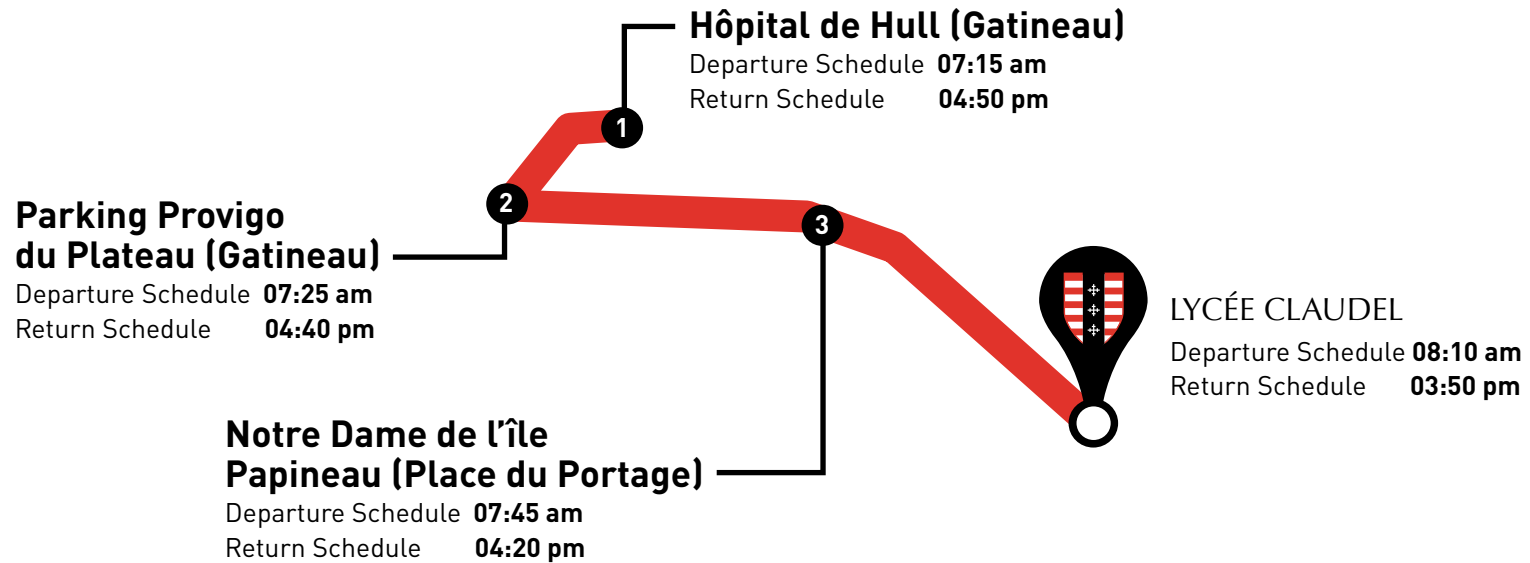

West line
(for the 2022/2023 school year)

North Line

East Line

Click on the stops
to view the stop picture

West line (for the 2022/2023 school year)

North Line

Parking Provigo du Plateau (Gatineau)

Departure Schedule **07:25 am**
Return Schedule **04:40 pm**

Notre Dame de l'île Papineau (Place du Portage)

Departure Schedule **07:45 am**
Return Schedule **04:20 pm**

Hôpital de Hull (Gatineau)

Departure Schedule **07:15 am**
Return Schedule **04:50 pm**

LYCÉE CLAUDEL

Departure Schedule **08:10 am**
Return Schedule **03:50 pm**

East Line