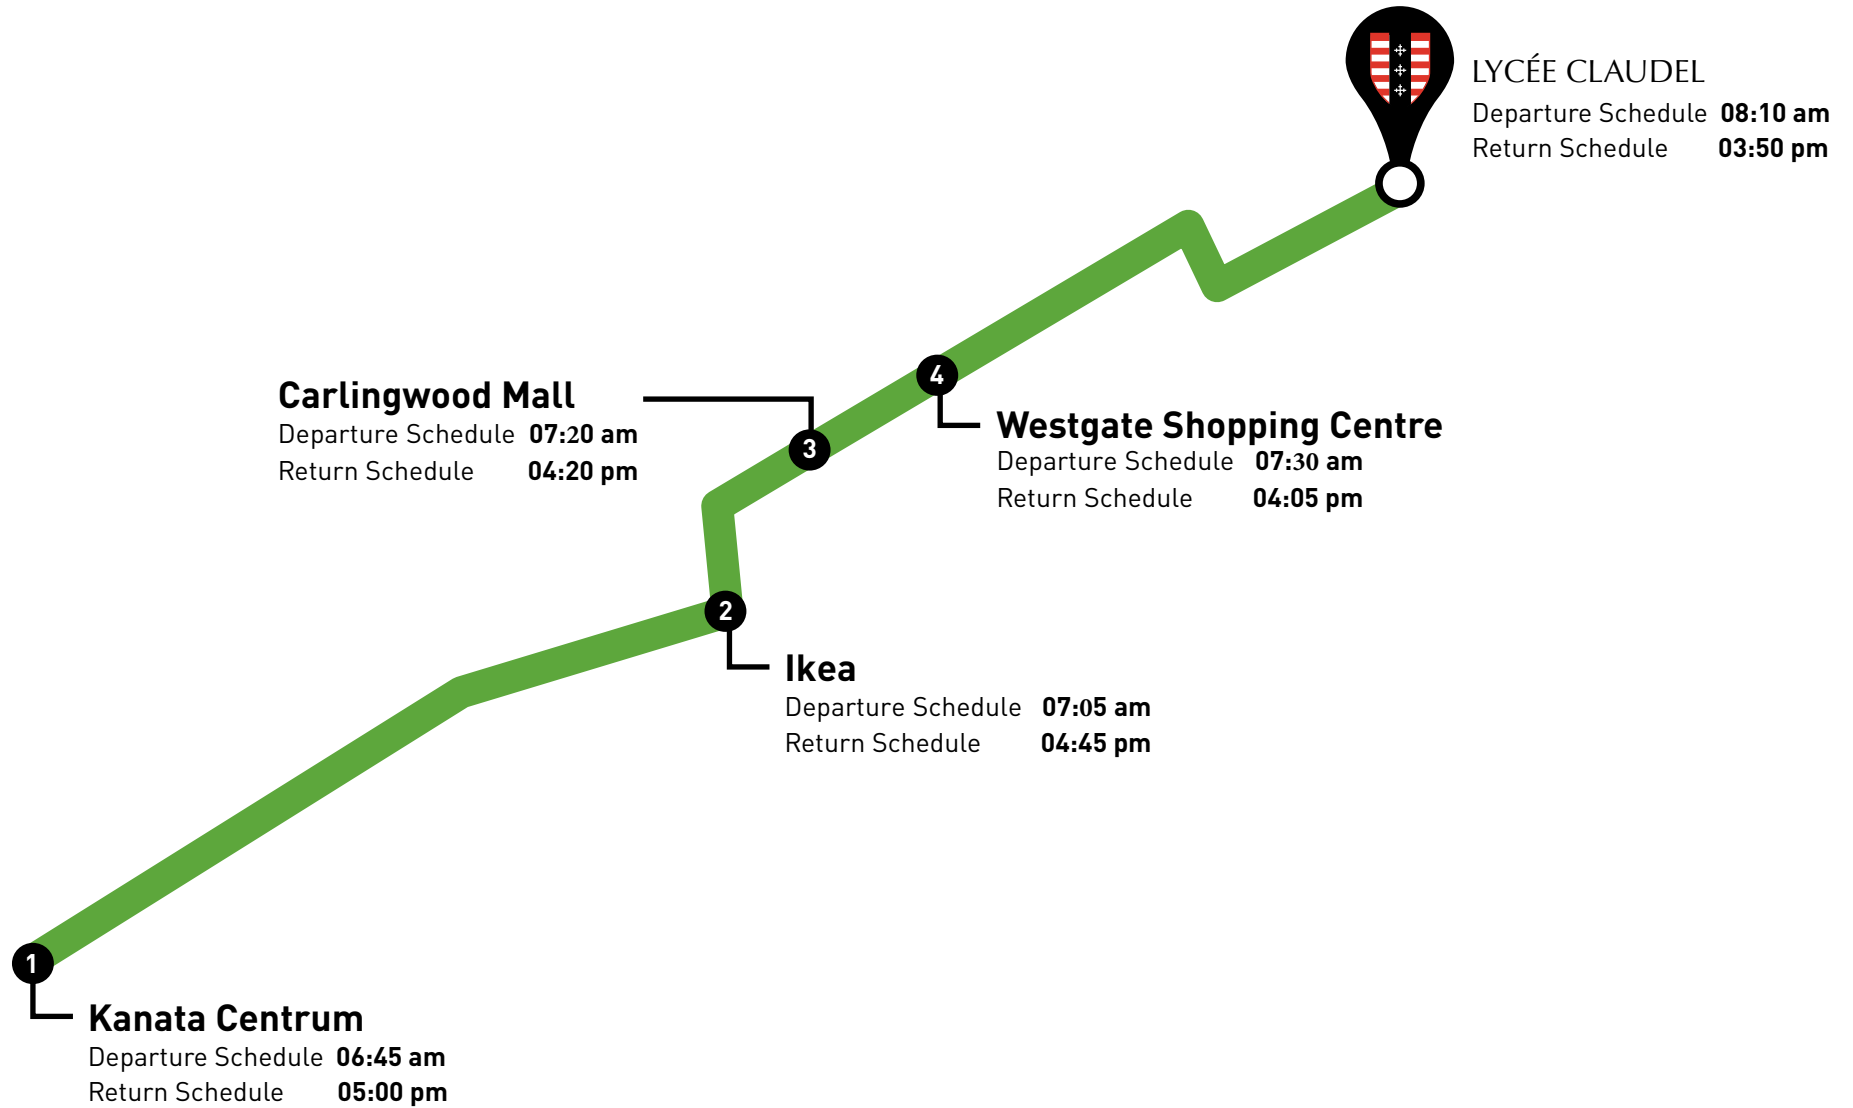

West line
(for the 2022/2023 school year)

North Line

East Line

Click on the stops
to view the stop picture

West line (for the 2022/2023 school year)

North Line

Parking Provigo du Plateau (Gatineau)

Departure Schedule **07:25 am**
Return Schedule **04:40 pm**

Notre Dame de l'île Papineau (Place du Portage)

Departure Schedule **07:45 am**
Return Schedule **04:20 pm**

Hôpital de Hull (Gatineau)

Departure Schedule **07:15 am**
Return Schedule **04:50 pm**

LYCÉE CLAUDEL

Departure Schedule **08:10 am**
Return Schedule **03:50 pm**

East Line