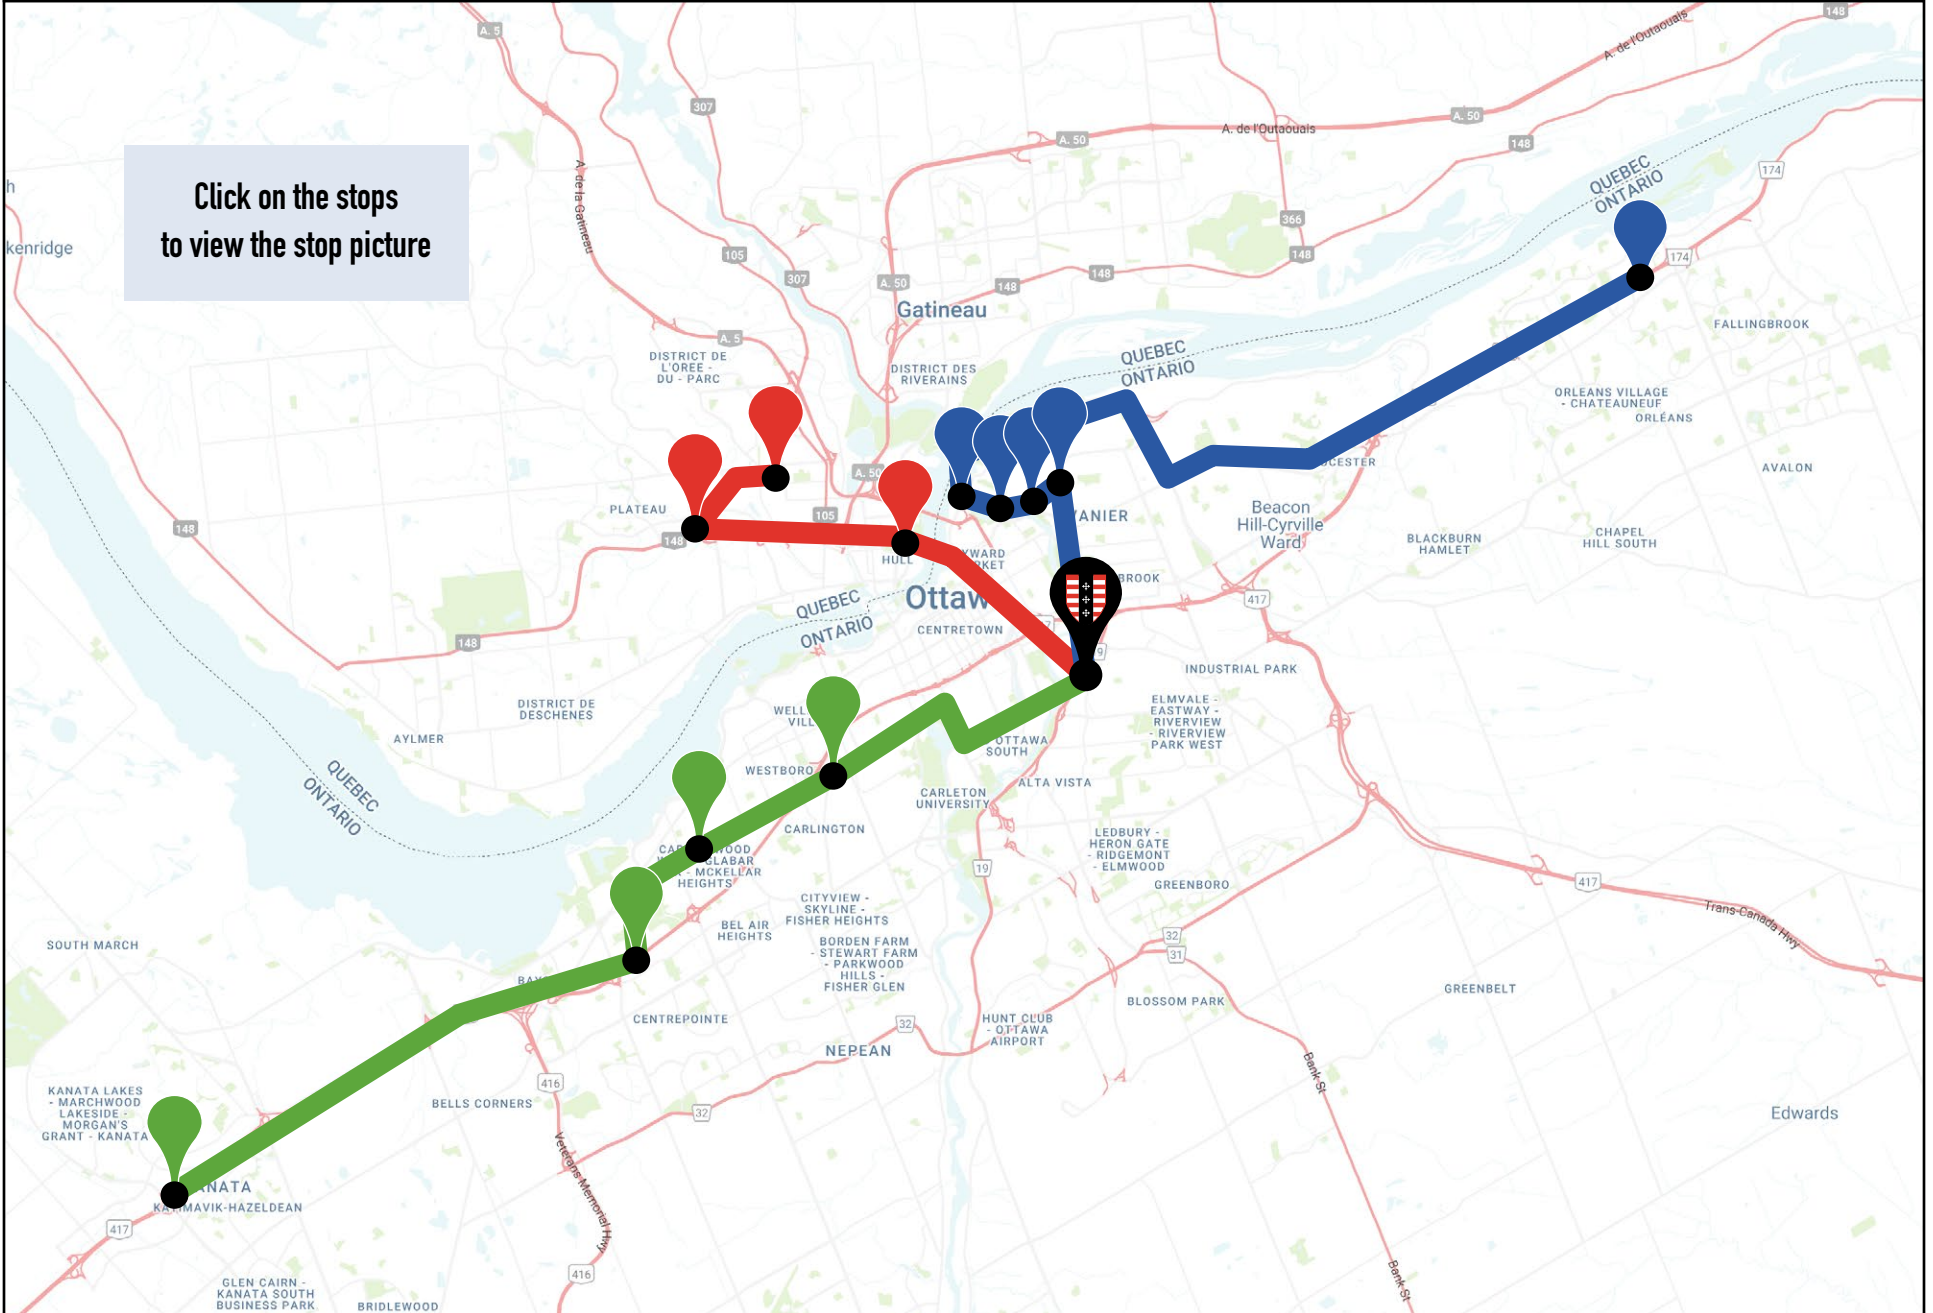

The fare is fixed according to the number of children of the same sibling registered for the service (This fare does not vary according to the frequency of use of the bus):

1st child
\$1700 / year

2nd child
\$1335 / year

3rd child
\$1140 / year

For a **one-way trip, the service is offered at the single price of \$1090 / year.**

The fare is available on our [website](#) and registration is done via the [Coba](#) portal.

**Bus transportation to and from school is available to students from Moyenne Section (MS) of Maternelle.
Students are welcomed by staff when they arrive at school and are escorted to their buses at the end of the day.**

West line (for the 2022/2023 school year)

North Line

East Line

Click on the stops
to view the stop picture

West line (for the 2022/2023 school year)

North Line

East Line