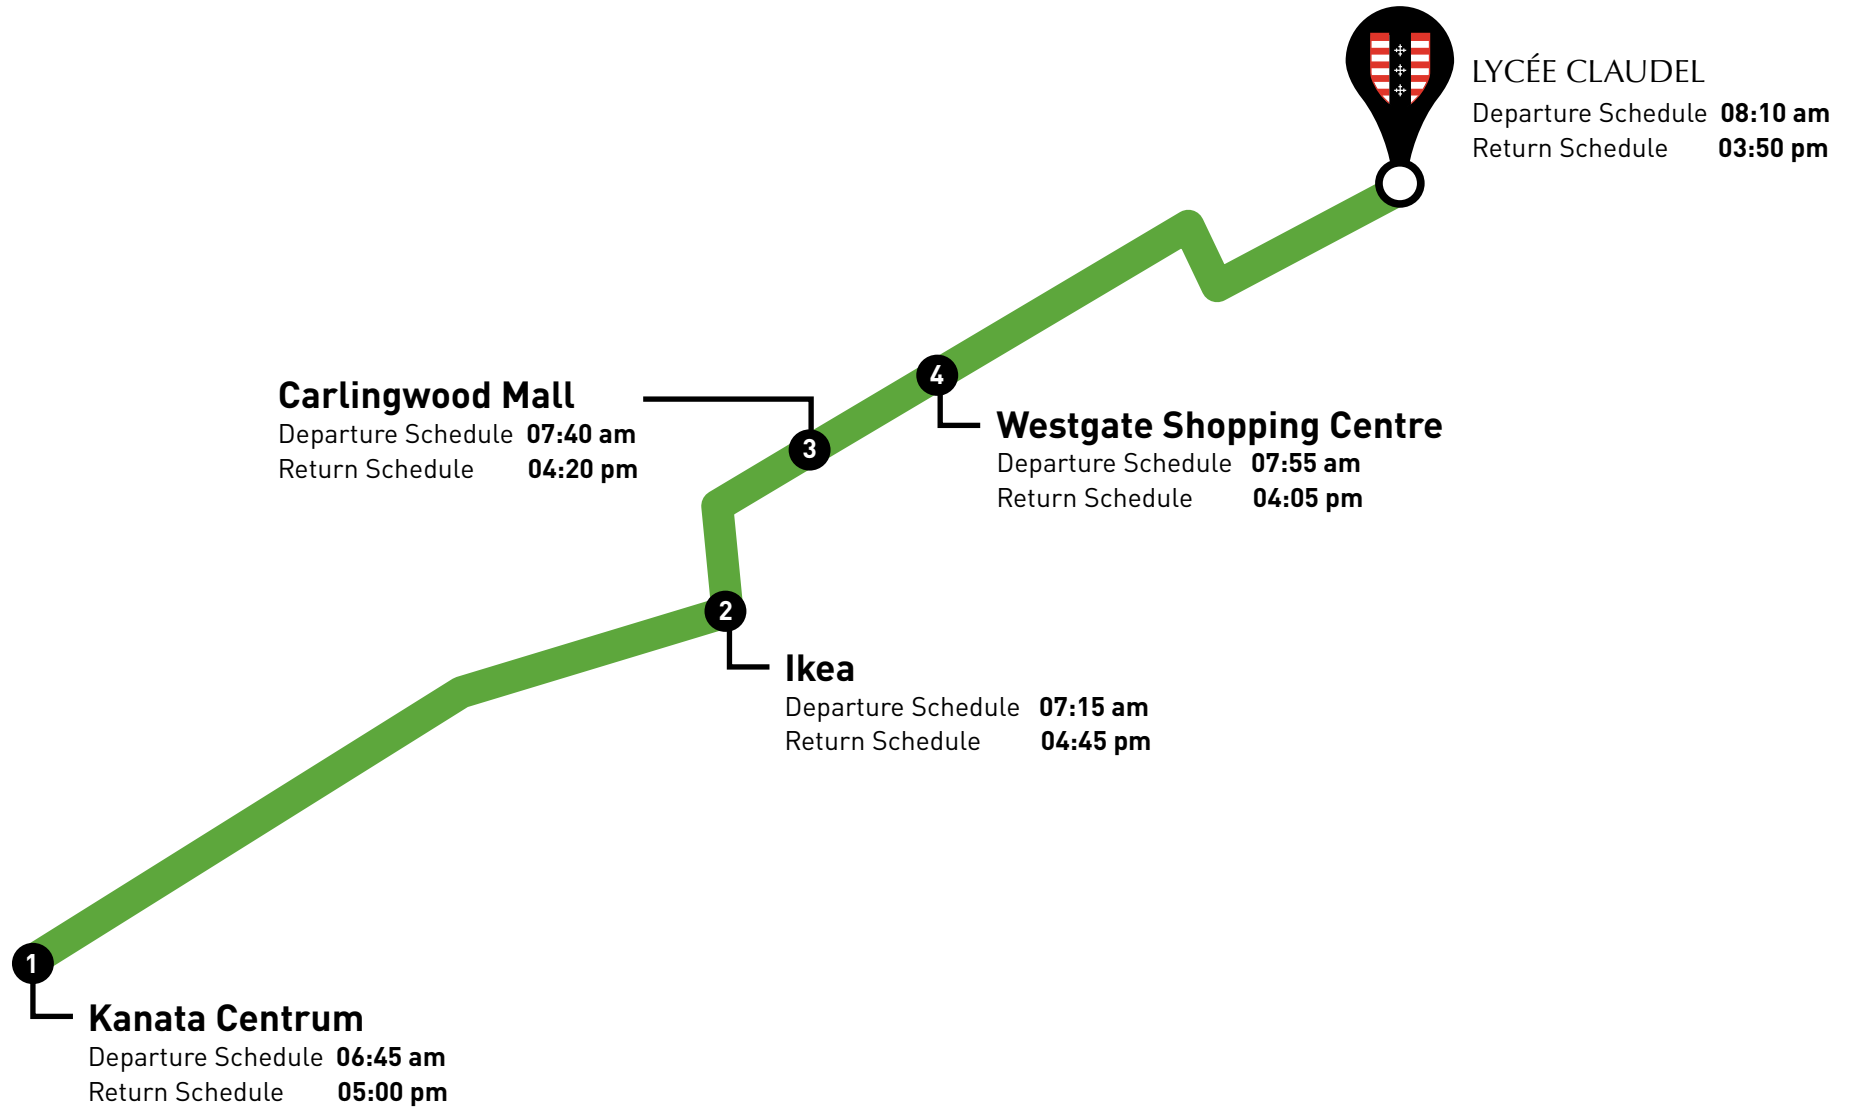

The fare is fixed according to the number of children of the same sibling registered for the service (This fare does not vary according to the frequency of use of the bus):

1st child
\$1700 / year

2nd child
\$1335 / year

West line (for the 2022/2023 school year)

North Line

East Line

Click on the stops
to view the stop picture

West line (for the 2022/2023 school year)

North Line

East Line