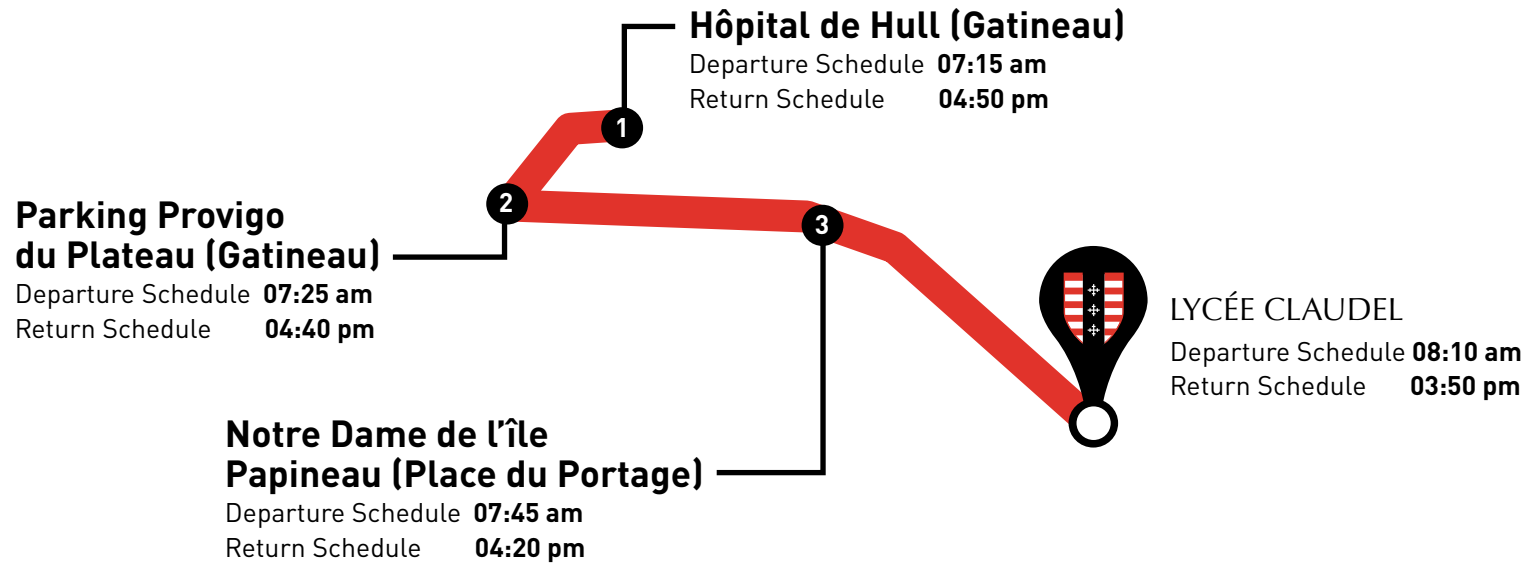

The fare is fixed according to the number of children of the same sibling registered for the service (This fare does not vary according to the frequency of use of the bus):

1st child
\$1700 / year

2nd child
\$1335 / year

West line (for the 2022/2023 school year)

North Line

East Line

Click on the stops
to view the stop picture

West line (for the 2022/2023 school year)

North Line

East Line